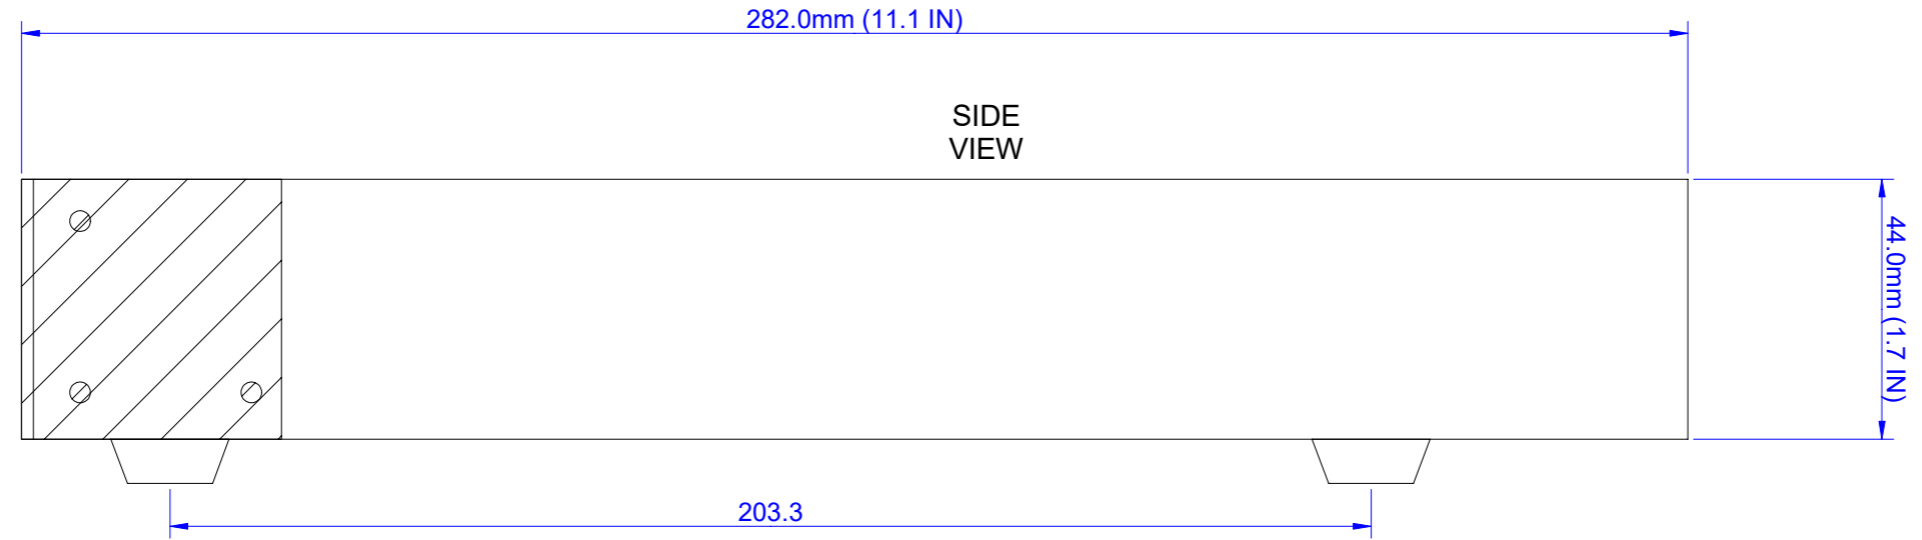

D14-2 MULTILoop DRIVER

www.ampetronic.com

RACK MOUNTING BRACKETS (OPTIONAL)

REAR VIEW