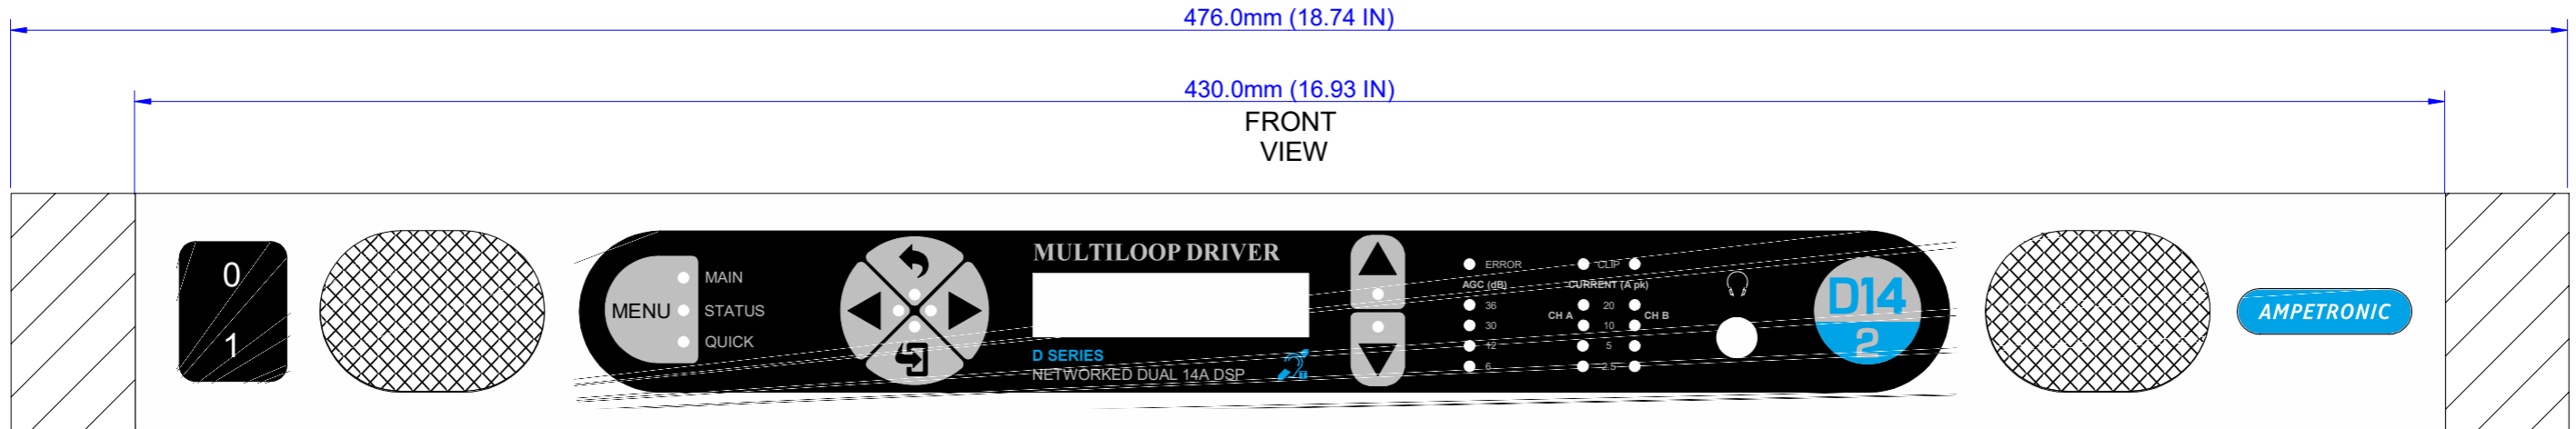

D14-2 MULTILoop DRIVER

www.ampetronic.com

RACK MOUNTING BRACKETS (OPTIONAL)

REAR VIEW