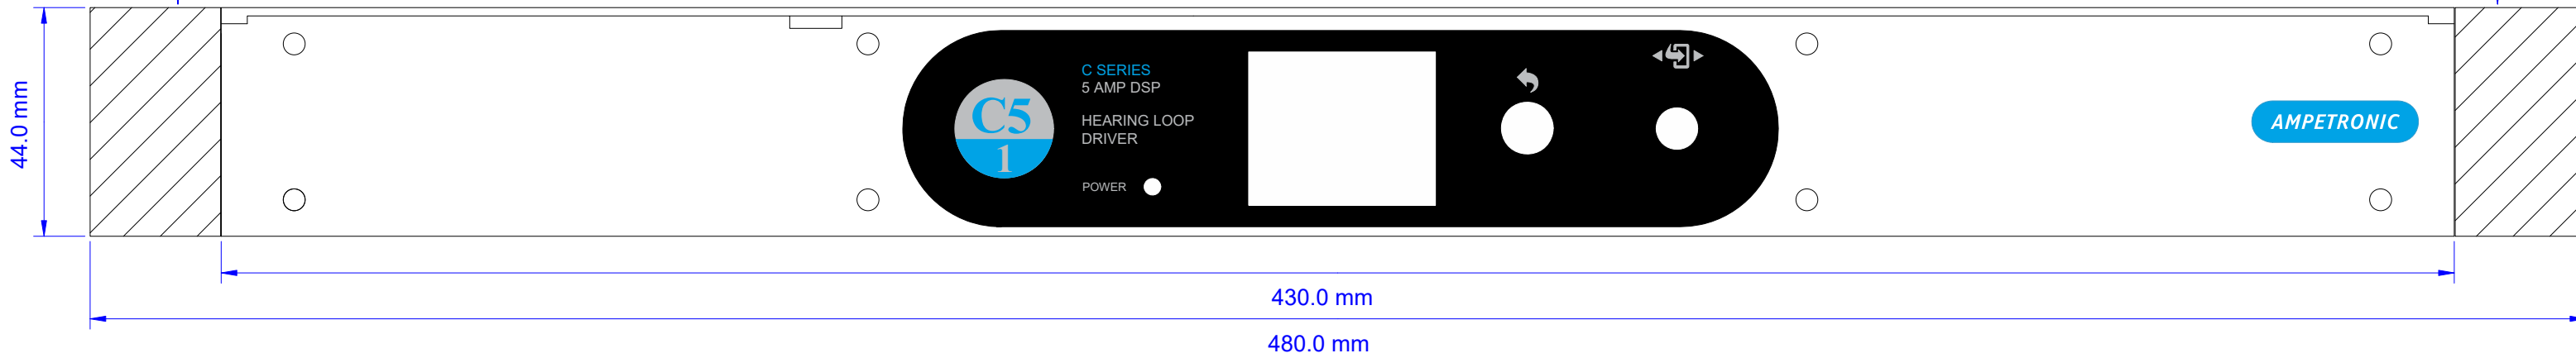

C5-1 HEARING LOOP DRIVER

Rack mounting brackets (Optional)

Front view

Side view

Ethernet port is covered by a longer blanking plate on non-network enabled models

Rear view