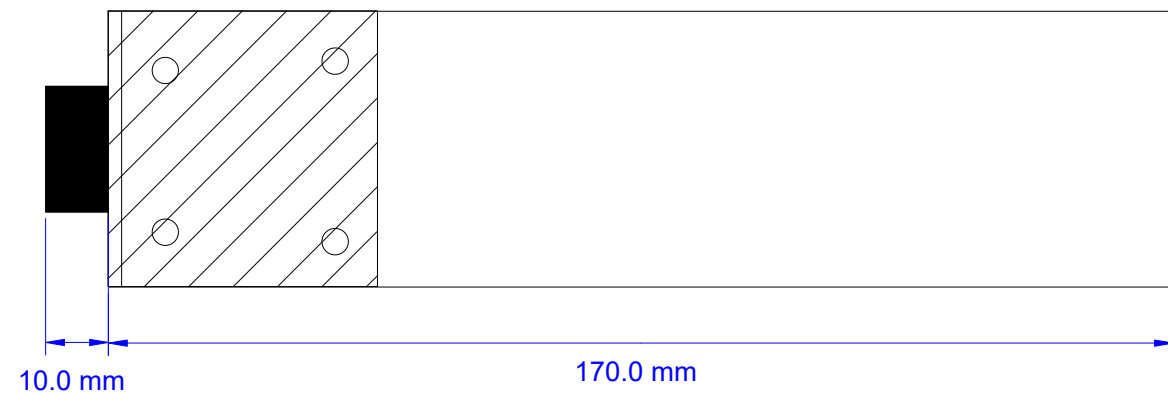

C5-1 HEARING LOOP DRIVER

Rack mounting brackets (Optional)

Front view

Side view

Ethernet port is covered by a longer blanking plate on non-network enabled models

Rear view